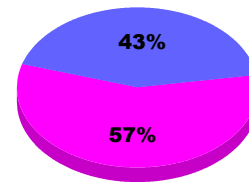

YTD Status Quo Clubs 2012-2013

Status Quo Clubs Compared to Status Quo Members

Legend: Status Quo Clubs (Cyan), Total Status Quo Members (Green)

MEMBERSHIP

**Membership Results
2012-2013**

**Membership
2011-2012**

Month	Net Memb Goal	Actual New Memb	Actual Dropped Memb	Gain/Loss of Memb	Gain/Loss of Memb
Jul/Aug/Sep		9	-1	8	0
Totals		9	-1	8	0

Membership Results 2012-2013

Goal, New, Dropped, Gain/Loss

Legend: Goal (Cyan), Actual (Green), Dropped (Yellow), Gain Loss (Magenta)

Comparison of Membership Gain/Loss

Current Year Compared to the Previous Year

Legend: Current Year (Cyan), Previous Year (Green)

Gender Comparison 2012-2013

Jul/Aug/Sep

Legend: Male (Blue), Female (Magenta)