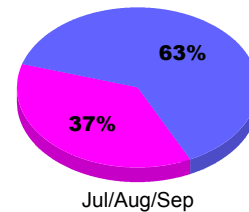

Gender Comparison 2012-2013