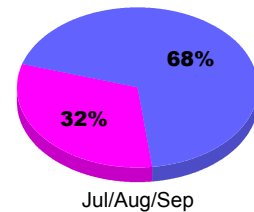

Jul/Aug/Sep

Male Female