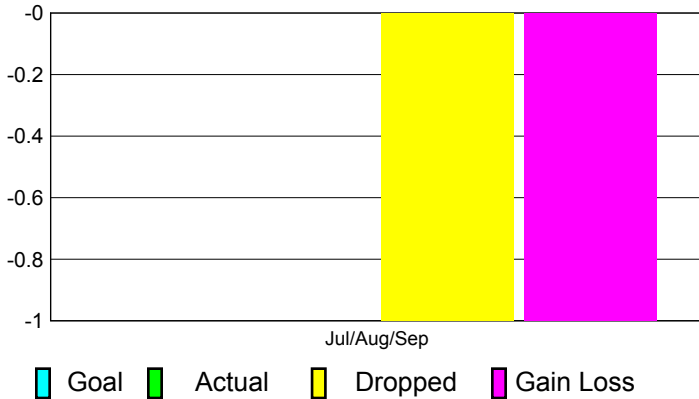

GMT: **Norbert Bationo**

Location: **REP OF CAMEROON**

GMT CA: **6**

CLUBS

**Club Results
2012-2013**

**Clubs
2011-2012**

Month	New Club Goal	Actual New Clubs	Actual Dropped Clubs	Gain/Loss of Clubs	Gain/Loss of Clubs
Jul/Aug/Sep		0	-1	-1	0
Totals		0	-1	-1	0

Club Results 2012-2013

Goal, New, Dropped, Gain/Loss

Comparison of Club Gain/Loss

Current Year Compared to the Previous Year

YTD Status Quo Clubs 2012-2013

Status Quo Clubs Compared to Status Quo Members

MEMBERSHIP