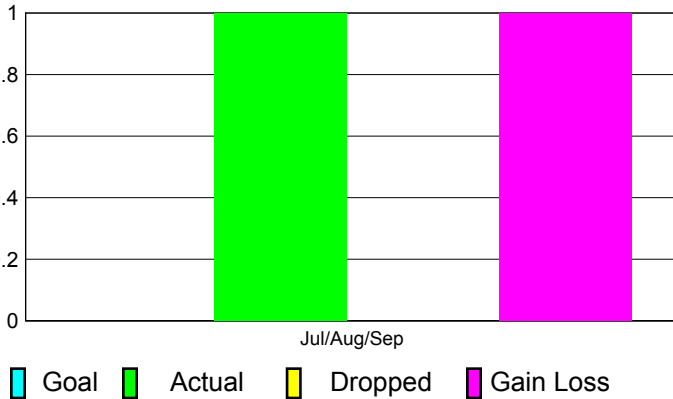

Comparison of Membership Gain/Loss

Current Year Compared to the Previous Year

Legend: Current Year (Cyan), Previous Year (Green)

Gender Comparison 2012-2013

Jul/Aug/Sep

Legend: Male (Blue), Female (Magenta)

Club Results 2012-2013

Goal, New, Dropped, Gain/Loss

Comparison of Club Gain/Loss

Current Year Compared to the Previous Year

YTD Status Quo Clubs 2012-2013

Status Quo Clubs Compared to Status Quo Members

MEMBERSHIP