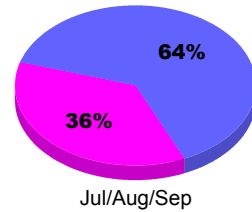

Gender Comparison 2012-2013