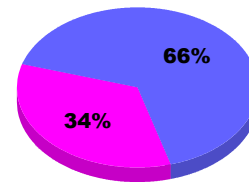

Gender Comparison 2012-2013

Jul/Aug/Sep

Legend: Male (Blue), Female (Magenta)