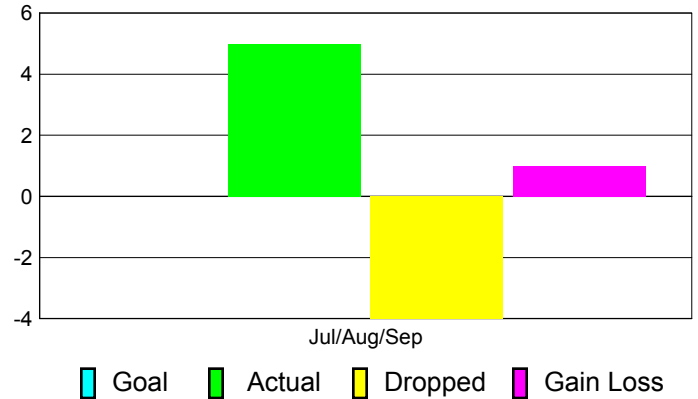

Membership Results 2012-2013

Goal, New, Dropped, Gain/Loss

Comparison of Membership Gain/Loss

Current Year Compared to the Previous Year