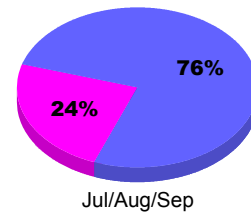

Jul/Aug/Sep

Male Female