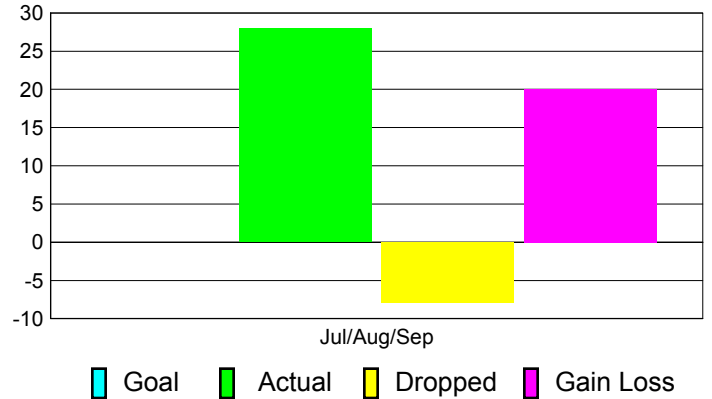

Membership Results 2012-2013

Goal, New, Dropped, Gain/Loss

Comparison of Membership Gain/Loss

Current Year Compared to the Previous Year