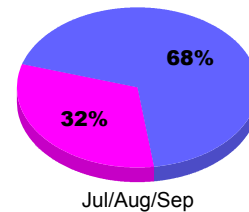

YTD Status Quo Clubs 2012-2013

Status Quo Clubs Compared to Status Quo Members

Legend: Status Quo Clubs (blue), Total Status Quo Members (green)

MEMBERSHIP

**Membership Results
2012-2013**

**Membership
2011-2012**

Month	Net Memb Goal	Actual New Memb	Actual Dropped Memb	Gain/Loss of Memb	Gain/Loss of Memb
Jul/Aug/Sep		2	-2	0	2
Totals		2	-2	0	2

Membership Results 2012-2013

Goal, New, Dropped, Gain/Loss

Legend: Goal (blue), Actual (green), Dropped (yellow), Gain Loss (purple)

Comparison of Membership Gain/Loss

Current Year Compared to the Previous Year

Legend: Current Year (blue), Previous Year (green)

Gender Comparison 2012-2013

Jul/Aug/Sep

Legend: Male (blue), Female (purple)