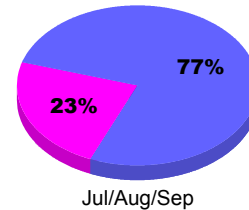

Gender Comparison 2012-2013

Jul/Aug/Sep

Legend: Male (Blue), Female (Magenta)