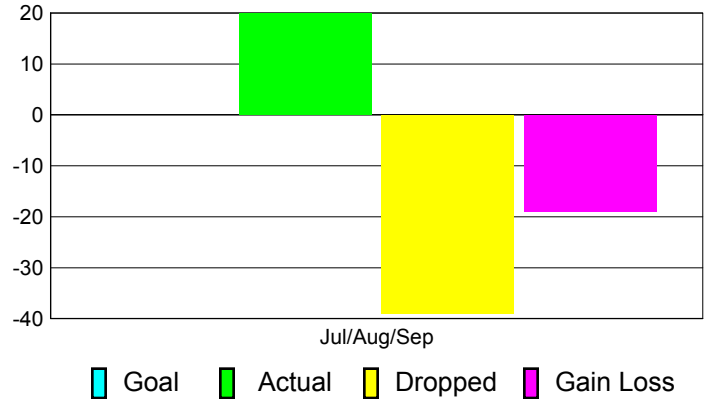

Membership Results 2012-2013

Goal, New, Dropped, Gain/Loss