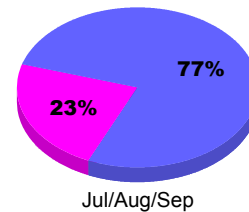

Gender Comparison 2012-2013

Legend: Male (blue), Female (purple)