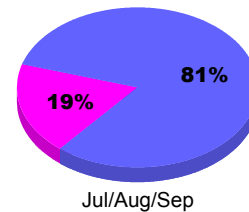

Gender Comparison 2012-2013

Legend: Male (blue), Female (magenta)