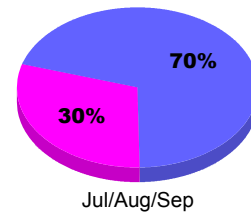

YTD Status Quo Clubs 2012-2013

Status Quo Clubs Compared to Status Quo Members

Legend: Status Quo Clubs (Cyan), Total Status Quo Members (Green)

MEMBERSHIP

**Membership Results
2012-2013**

**Membership
2011-2012**

Month	Net Memb Goal	Actual New Memb	Actual Dropped Memb	Gain/Loss of Memb	Gain/Loss of Memb
Jul/Aug/Sep		10	0	10	
Totals		10	0	10	

Membership Results 2012-2013

Goal, New, Dropped, Gain/Loss

Legend: Goal (Cyan), Actual (Green), Dropped (Yellow), Gain Loss (Magenta)

Comparison of Membership Gain/Loss

Current Year Compared to the Previous Year

Legend: Current Year (Cyan), Previous Year (Green)

Gender Comparison 2012-2013

Jul/Aug/Sep

Legend: Male (Blue), Female (Magenta)