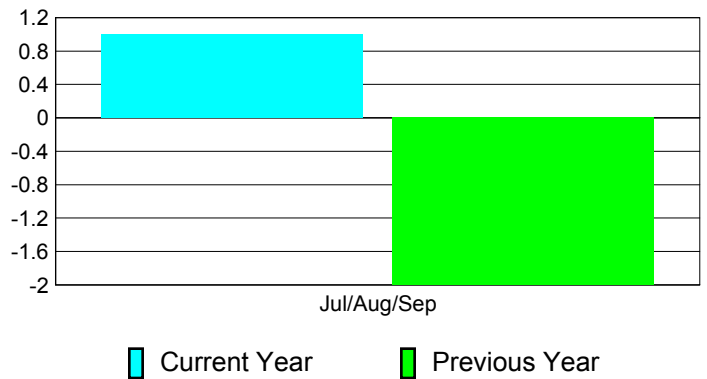

Gender Comparison 2012-2013