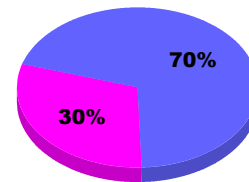

YTD Status Quo Clubs 2012-2013

Status Quo Clubs Compared to Status Quo Members

Legend: Status Quo Clubs (Cyan), Total Status Quo Members (Green)

MEMBERSHIP

**Membership Results
2012-2013**

**Membership
2011-2012**

Month	Net Memb Goal	Actual New Memb	Actual Dropped Memb	Gain/Loss of Memb	Gain/Loss of Memb
Jul/Aug/Sep		6	-3	3	2
Totals		6	-3	3	2

Membership Results 2012-2013

Goal, New, Dropped, Gain/Loss

Legend: Goal (Cyan), Actual (Green), Dropped (Yellow), Gain Loss (Magenta)

Comparison of Membership Gain/Loss

Current Year Compared to the Previous Year

Legend: Current Year (Cyan), Previous Year (Green)

Gender Comparison 2012-2013

Jul/Aug/Sep

Legend: Male (Blue), Female (Magenta)